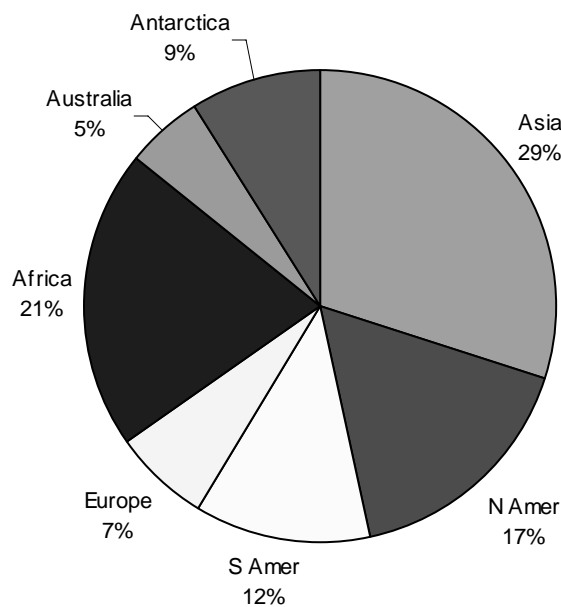

## Area & Population of the Continents

Continent	Area in Square Miles	Estimated Population (2001)
Asia	17,085,000	3,466,800,000
Africa	11,685,000	760,770,000
North America	9,420,000	462,051,000
South America	6,870,000	337,094,000
Antarctica	5,100,000	—
Europe	3,825,000	727,464,000
Australia	2,967,900	18,613,000

**Land Area**

**Population**