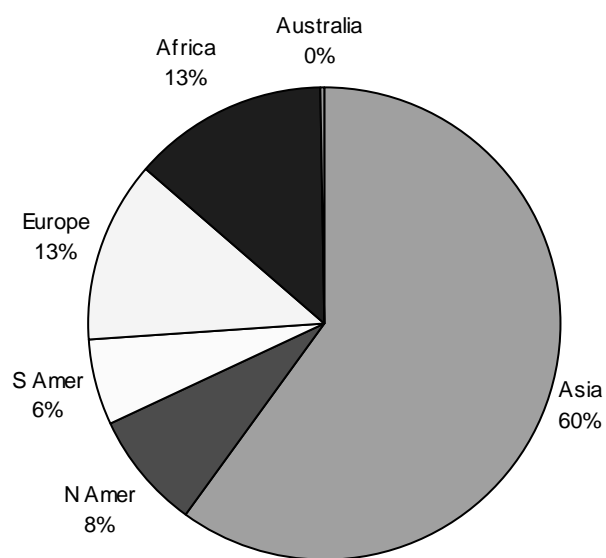

## Area & Population of the Continents

Continent	Area in Square Miles	Estimated Population (2001)
Asia	17,085,000	3,466,800,000
Africa	11,685,000	760,770,000
North America	9,420,000	462,051,000
South America	6,870,000	337,094,000
Antarctica	5,100,000	—
Europe	3,825,000	727,464,000
Australia	2,967,900	18,613,000

**Land Area**

**Population**