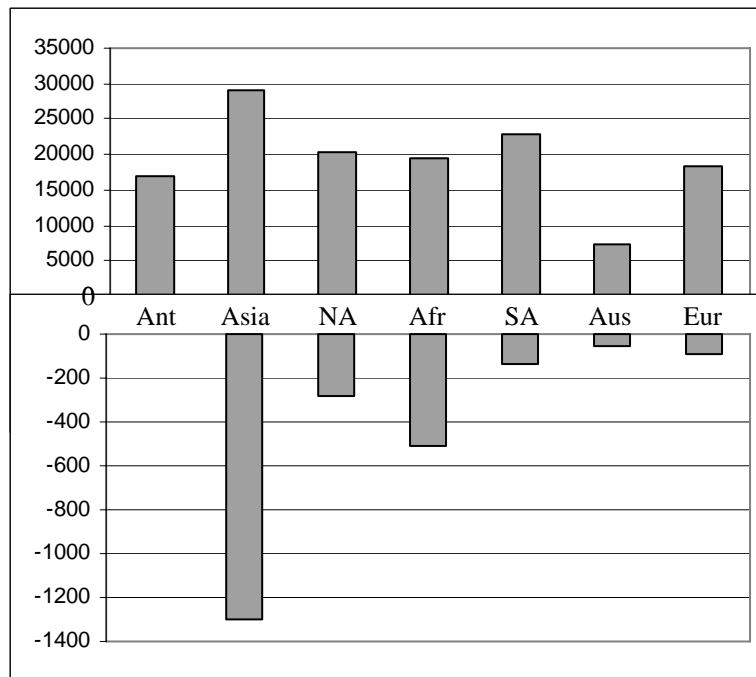

## Elevation of the Continents

Continent	Av. Elevation	Highest Elevation	Lowest Elevation
Antarctica	6000 ft.	Vinson Massif 16,864 ft.	Unknown
Asia	3000 ft.	Mt. Everest Tibet/Nepal 29,028 ft.	Dead Sea Jordan/Israel 1299 ft. below sea level
North America	2000 ft.	Mt. McKinley Alaska, USA 20,320 ft.	Death Valley California, USA 282 ft. below sea level
Africa	1900 ft.	Mt. Kilimanjaro Tanzania 19,340 ft.	Lac Assal Djibouti 509 ft. below sea level
South America	1800 ft.	Mt. Aconcagua Argentina 22,831 ft.	Salinas Chicas Argentina 138 ft. below sea level
Australia	1000 ft.	Mt. Kosciusko New South Wales 7,316 ft.	Lake Eyre South Australia 52 ft. below sea level
Europe	980 ft.	Mt. Elbrus Russia/Georgia 18,481 ft.	Caspian Sea Russia to Iran 92 ft. below sea level

Please note the difference in scales!